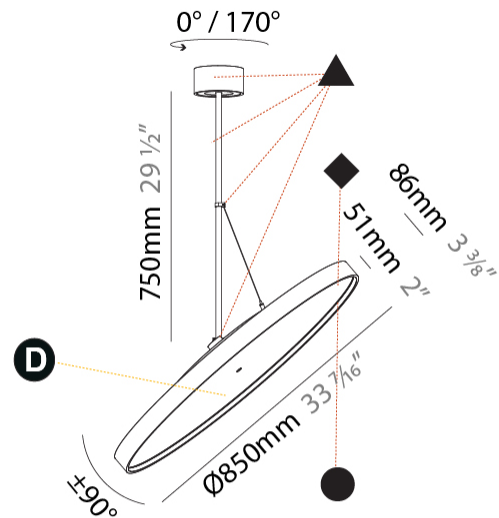

GENERAL

Series: Sign Diva Flex
Subseries: Sign Diva Flex Korona
Brand: Prolicht
Division: Architectural
Mounting Type: Suspension
Mounting Location: Ceiling
Subcategory: Pendant

PHYSICAL

Diameter (mm): 850
Diameter (in): 33 7/16
Height (mm): 870
Height (in): 34 1/4
Light Distribution: Adjustable / Direct
Weight (kg): 9
Weight (lbs): 19.8
Diffuser: PMMA - Opal / Micro-Prism / Sparkling Secret / Vintage Industrial
Fixture Finish: SSR / BKV / CWI / CRY / HAB / UFT / ITA / RUA / FTG / MYG / LOD / PUS / FRO / FUP / KIA / POP / BLS / SPG / MEY / GOH / GUM / CHC / COM / ABZ / JAG / OBR / MOS / ROR
Fixture Material: Extruded Aluminum / Steel

ELECTRICAL

Lamp Type: LED (Zhaga Standard)
Input Wattage (W): 96.8
Total Output Wattage (W): 76.8
Dimming: Tri-Mode (Non-Dimming and Phase Dimming (120Vac only) and 0-10V Dimming)
Driver Included: Yes
Driver Location: Integrated
Driver Type: Constant Current - Universal
Driver Class: Class 2
Input Voltage (V): 120 - 277
Constant Current (MA): 600

LED

Color Temperature (°K): 2700 / 3000 / 3500 / 4000
Max. Delivered Lumen (lm): 9094 / 9806 / 11385 / 13736
Nominal Lumen (lm): 10753 / 11596 / 13461 / 13736
CRI: >90 CRI
Lamp Life (hrs): 50000

OPTICAL

Adjustability: Rotational 170°; Tilt 90°

RATINGS AND CERTIFICATIONS

Certified By: Certified for North American Standards
IP rating: IP20