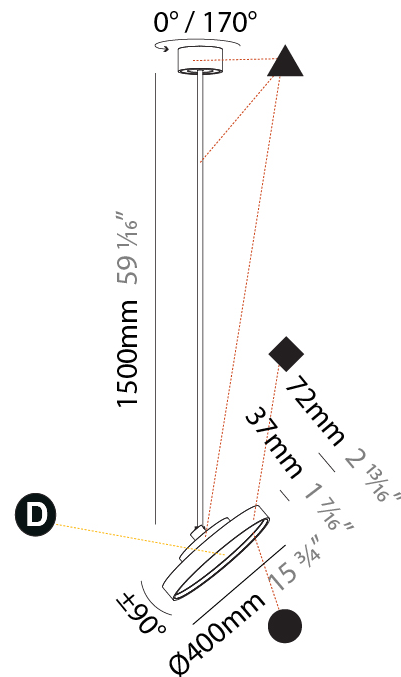

GENERAL

Series: Sign Diva Flex
Subseries: Sign Diva Flex
Brand: Prolicht
Division: Architectural
Mounting Type: Suspension
Mounting Location: Ceiling
Subcategory: Pendant

PHYSICAL

Shape: Round
Diameter (mm): 400
Diameter (in): 15 3/4
Height (mm): 1620
Height (in): 63 3/4
Light Distribution: Adjustable / Direct
Weight (kg): 2.007
Weight (lbs): 4.42
Diffuser: PMMA - Opal / Micro-Prism / Sparkling Secret / Vintage Industrial
Fixture Finish: SSR / BKV / CWI / CRY / HAB / UFT / ITA / RUA / FTG / MYG / LOD / PUS / FRO / FUP / KIA / POP / BLS / SPG / MEY / GOH / GUM / CHC / COM / ABZ / JAG / OBR / MOS / ROR
Fixture Material: Extruded Aluminum / Steel

ELECTRICAL

Lamp Type: LED (Zhaga Standard)
Input Wattage (W): 19.8
Total Output Wattage (W): 18
Dimming: Tri-Mode (Non-Dimming and Phase Dimming (120Vac only) and 0-10V Dimming)
Driver Included: Yes
Driver Location: Integrated
Driver Type: Constant Current - Universal
Driver Class: Class 2
Input Voltage (V): 120 - 277
Constant Current (MA): 500

LED

Color Temperature (°K): 2700 / 3000 / 3500 / 4000
Max. Delivered Lumen (lm): 1807 / 1943 / 1951 / 1991
Nominal Lumen (lm): 2250 / 2420 / 2430 / 2480
CRI: >90 CRI
Lamp Life (hrs): 50000

OPTICAL

Adjustability: Rotational 170°; Tilt 90°

RATINGS AND CERTIFICATIONS

Certified By: Certified for North American Standards
IP rating: IP20