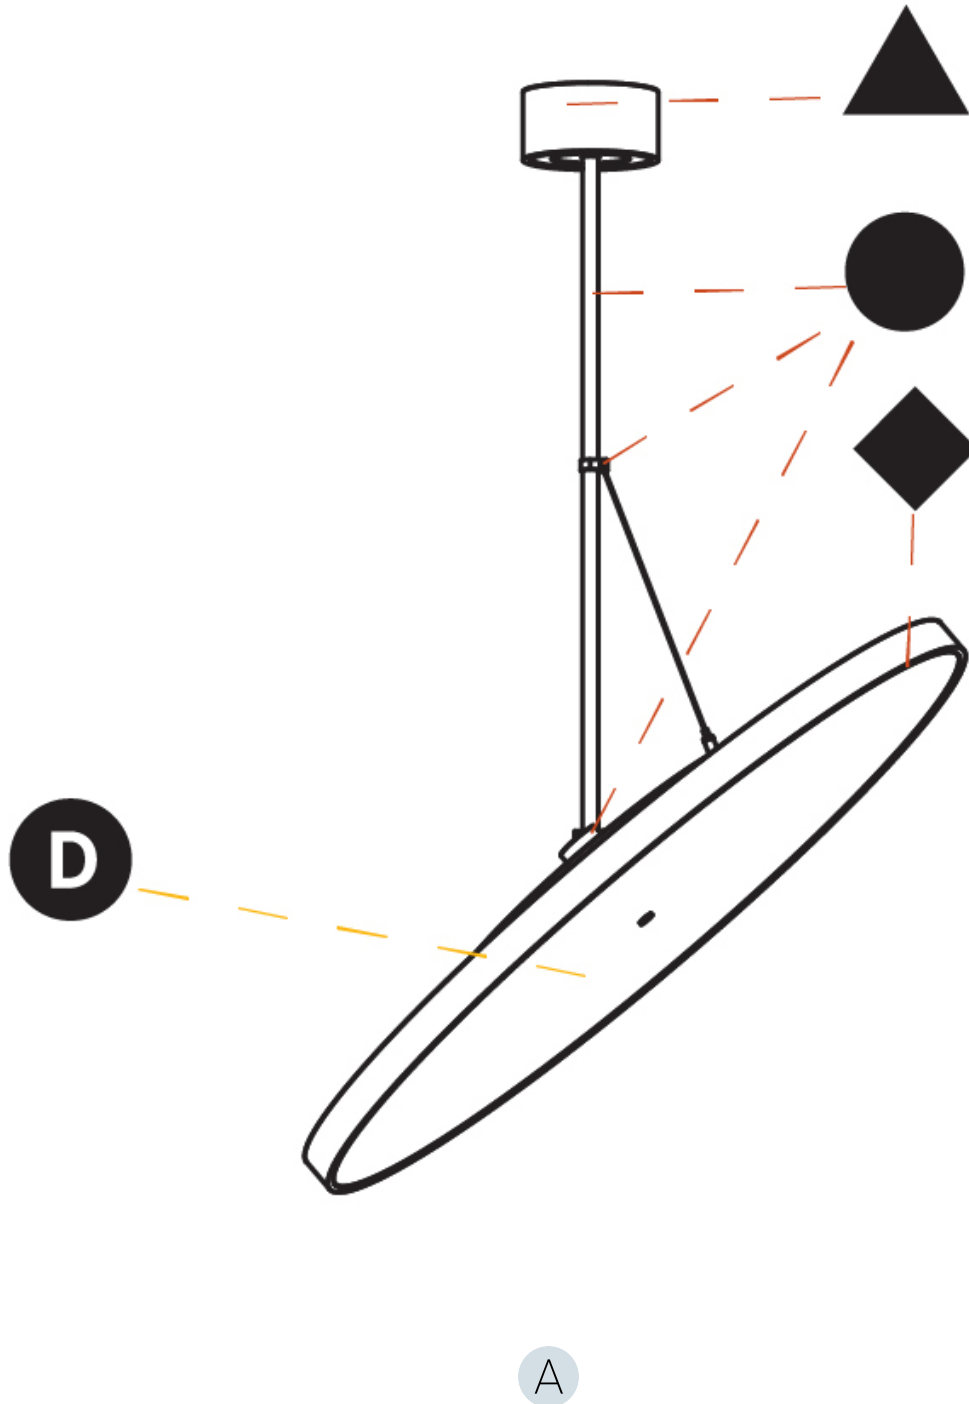

SIGN DIVA FLEX SUSPENSION

A30857-

PROJECT	_____
TYPE	_____
SPECIFIER	_____
QUANTITY	_____
DATE	_____