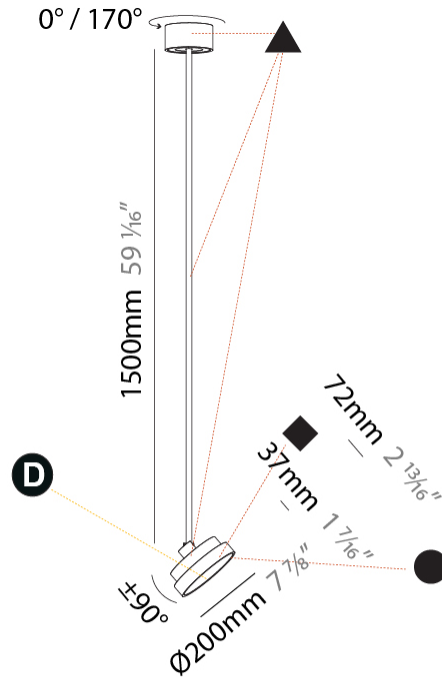

GENERAL

Series: Sign Diva Flex
Subseries: Sign Diva Flex Korona
Brand: Prolicht
Division: Architectural
Mounting Type: Suspension
Mounting Location: Ceiling
Subcategory: Pendant

PHYSICAL

Shape: Round
Diameter (mm): 200
Diameter (in): 7 7/8
Height (mm): 1620
Height (in): 63 3/4
Light Distribution: Adjustable / Direct
Weight (kg): 1.865
Weight (lbs): 4.1
Diffuser: PMMA - Opal / Micro-Prism / Sparkling Secret / Vintage Industrial
Fixture Finish: SSR / BKV / CWI / CRY / HAB / UFT / ITA / RUA / FTG / MYG / LOD / PUS / FRO / FUP / KIA / POP / BLS / SPG / MEY / GOH / GUM / CHC / COM / ABZ / JAG / OBR / MOS / ROR
Fixture Material: Extruded Aluminum / Steel

ELECTRICAL

Lamp Type: LED (Zhaga Standard)
Input Wattage (W): 12.1
Total Output Wattage (W): 11
Dimming: Tri-Mode (Non-Dimming and Phase Dimming (120Vac only) and 0-10V Dimming)
Driver Included: Yes
Driver Location: Integrated
Driver Type: Constant Current - Universal
Driver Class: Class 2
Input Voltage (V): 120 - 277
Constant Current (MA): 350

LED

Color Temperature (°K): 3000 / 3500 / 4000
Max. Delivered Lumen (lm): 836 / 895 / 903 / 921
Nominal Lumen (lm): 1280 / 1370 / 1382 / 1410
CRI: >90 CRI
Lamp Life (hrs): 50000

OPTICAL

Adjustability: Rotational 170°; Tilt 90°

RATINGS AND CERTIFICATIONS

Certified By: Certified for North American Standards
IP rating: IP20