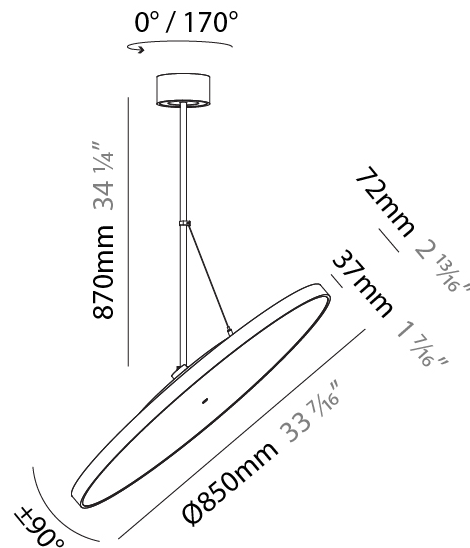

GENERAL

Series: Sign Diva Flex
Subseries: Sign Diva Flex
Brand: Prolicht
Division: Architectural
Mounting Type: Suspension
Mounting Location: Ceiling
Subcategory: Pendant

PHYSICAL

Diameter (mm): 1100
Diameter (in): 43 ⁵/₁₆
Height (mm): 870
Height (in): 34 ¹/₄
Light Distribution: Adjustable / Direct
Weight (kg): 9
Weight (lbs): 11.2
Diffuser: PMMA - Opal / Micro-Prism / Sparkling Secret / Vintage Industrial
Fixture Finish: SSR / BKV / CWI / CRY / HAB / UFT / ITA / RUA / FTG / MYG / LOD / PUS / FRO / FUP / KIA / POP / BLS / SPG / MEY / GOH / GUM / CHC / COM / ABZ / JAG / OBR / MOS / ROR
Fixture Material: Extruded Aluminum / Steel

ELECTRICAL

Lamp Type: LED (Zhaga Standard)
Input Wattage (W): 169.4
Total Output Wattage (W): 135
Dimming: Tri-Mode (Non-Dimming and Phase Dimming (120Vac only) and 0-10V Dimming)
Driver Included: Yes
Driver Location: Integrated
Driver Type: Constant Current - Universal
Driver Class: Class 2
Input Voltage (V): 120 - 277
Constant Current (MA): 600

LED

Color Temperature (°K): 2700 / 3000 / 3500 / 4000
Max. Delivered Lumen (lm): 16002 / 17172 / 19937 / 20344
Nominal Lumen (lm): 18992 / 20305 / 23575 / 24056
CRI: >90 CRI
Lamp Life (hrs): 50000

OPTICAL

Adjustability: Rotational 170°; Tilt 90°

RATINGS AND CERTIFICATIONS

Certified By: Certified for North American Standards
IP rating: IP20