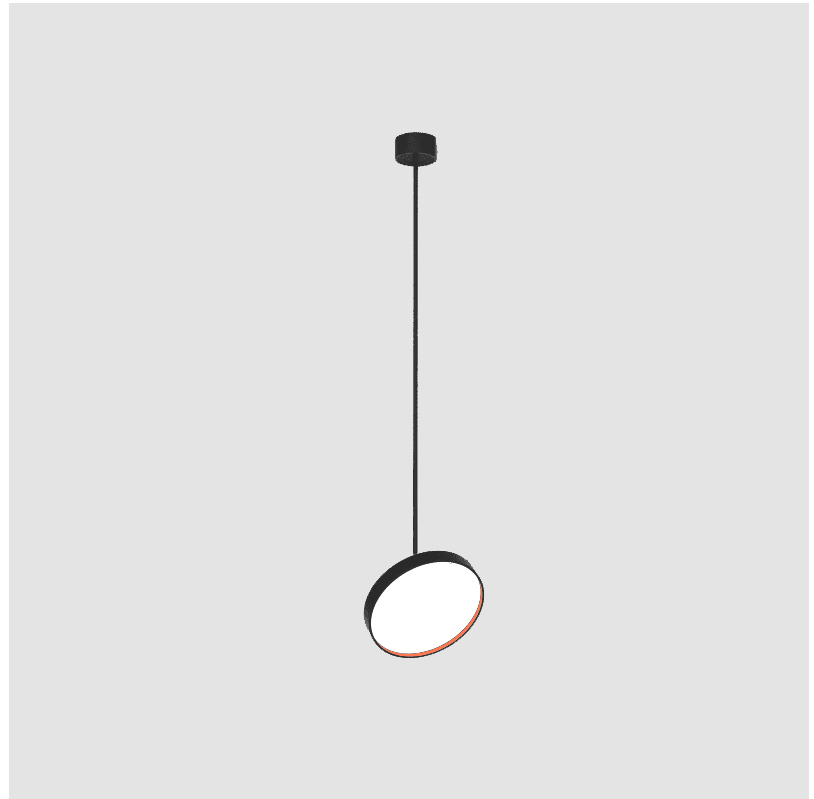

GENERAL

Series: Sign Diva Flex
Subseries: Sign Diva Flex Korona
Brand: Prolicht
Division: Architectural
Mounting Type: Suspension
Mounting Location: Ceiling
Subcategory: Pendant

PHYSICAL

Shape: Round
Diameter (mm): 400
Diameter (in): 15 3/4
Height (mm): 1620
Height (in): 63 3/4
Light Distribution: Adjustable / Direct
Weight (kg): 2.007
Weight (lbs): 4.42
Diffuser: PMMA - Opal / Micro-Prism / Sparkling Secret / Vintage Industrial
Fixture Finish: SSR / BKV / CWI / CRY / HAB / UFT / ITA / RUA / FTG / MYG / LOD / PUS / FRO / FUP / KIA / POP / BLS / SPG / MEY / GOH / GUM / CHC / COM / ABZ / JAG / OBR / MOS / ROR
Fixture Material: Extruded Aluminum / Steel

ELECTRICAL

Lamp Type: LED (Zhaga Standard)
Input Wattage (W): 17
Total Output Wattage (W): 15.33
Dimming: Tri-Mode (Non-Dimming and Phase Dimming (120Vac only) and 0-10V Dimming)
Driver Included: Yes
Driver Location: Integrated
Driver Type: Constant Current - Universal
Driver Class: Class 2
Input Voltage (V): 120 - 277
Constant Current (MA): 500

LED

Color Temperature (°K): 3000 / 3500 / 4000
Max. Delivered Lumen (lm): 2260 / 2293 / 2340
CRI: >90 CRI
Lamp Life (hrs): 50000

OPTICAL

Adjustability: Rotational 170°; Tilt 90°

RATINGS AND CERTIFICATIONS

Certified By: Certified for North American Standards
IP rating: IP20