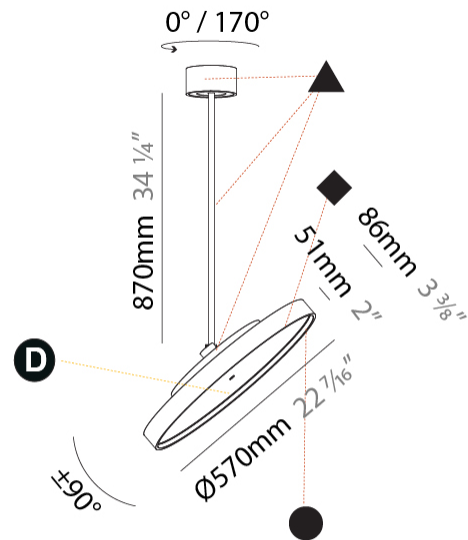

GENERAL

Series: Sign Diva Flex
Subseries: Sign Diva Flex Korona
Brand: Prolicht
Division: Architectural
Mounting Type: Suspension
Mounting Location: Ceiling
Subcategory: Pendant

PHYSICAL

Shape: Round
Diameter (mm): 570
Diameter (in): 22 7/16
Height (mm): 870
Height (in): 34 1/4
Light Distribution: Adjustable / Direct
Weight (kg): 5
Weight (lbs): 11
Diffuser: PMMA - Opal / Micro-Prism / Sparkling Secret / Vintage Industrial
Fixture Finish: SSR / BKV / CWI / CRY / HAB / UFT / ITA / RUA / FTG / MYG / LOD / PUS / FRO / FUP / KIA / POP / BLS / SPG / MEY / GOH / GUM / CHC / COM / ABZ / JAG / OBR / MOS / ROR
Fixture Material: Extruded Aluminum / Steel

ELECTRICAL

Lamp Type: LED (Zhaga Standard)
Input Wattage (W): 58.3
Total Output Wattage (W): 46.9
Dimming: Tri-Mode (Non-Dimming and Phase Dimming (120Vac only) and 0-10V Dimming)
Driver Included: Yes
Driver Location: Integrated
Driver Type: Constant Current - Universal
Driver Class: Class 2
Input Voltage (V): 120 - 277
Constant Current (MA): 350

LED

Color Temperature (°K): 2700 / 3000 / 3500 / 4000
Max. Delivered Lumen (lm): 4978 / 5337 / 5384 / 5494
Nominal Lumen (lm): 6199 / 6646 / 6705 / 6842
CRI: >90 CRI
Lamp Life (hrs): 50000

OPTICAL

Adjustability: Rotational 170°; Tilt 90°

RATINGS AND CERTIFICATIONS

Certified By: Certified for North American Standards
IP rating: IP20