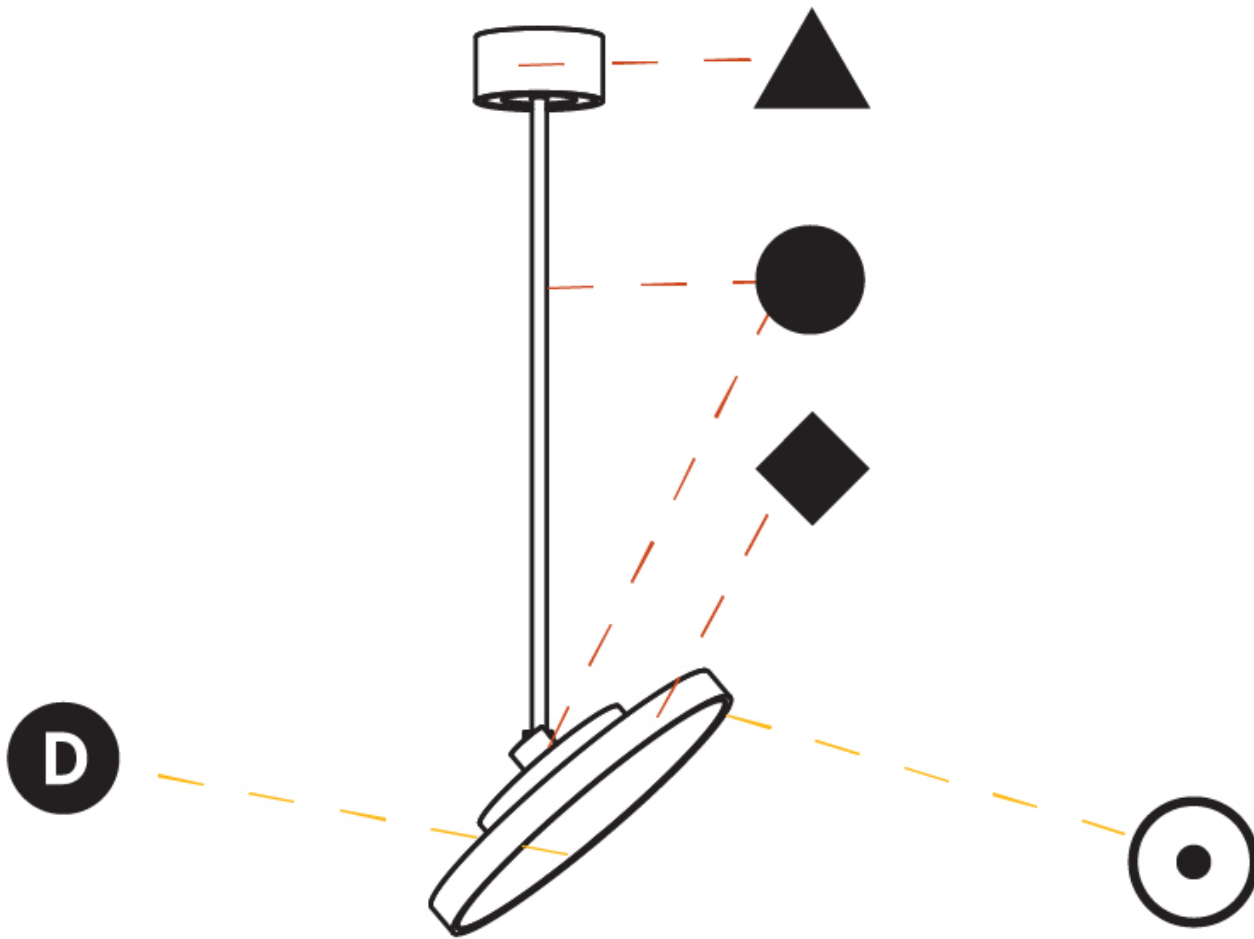

SIGN DIVA FLEX SUSPENSION

A30854-

PROJECT	_____
TYPE	_____
SPECIFIER	_____
QUANTITY	_____
DATE	_____