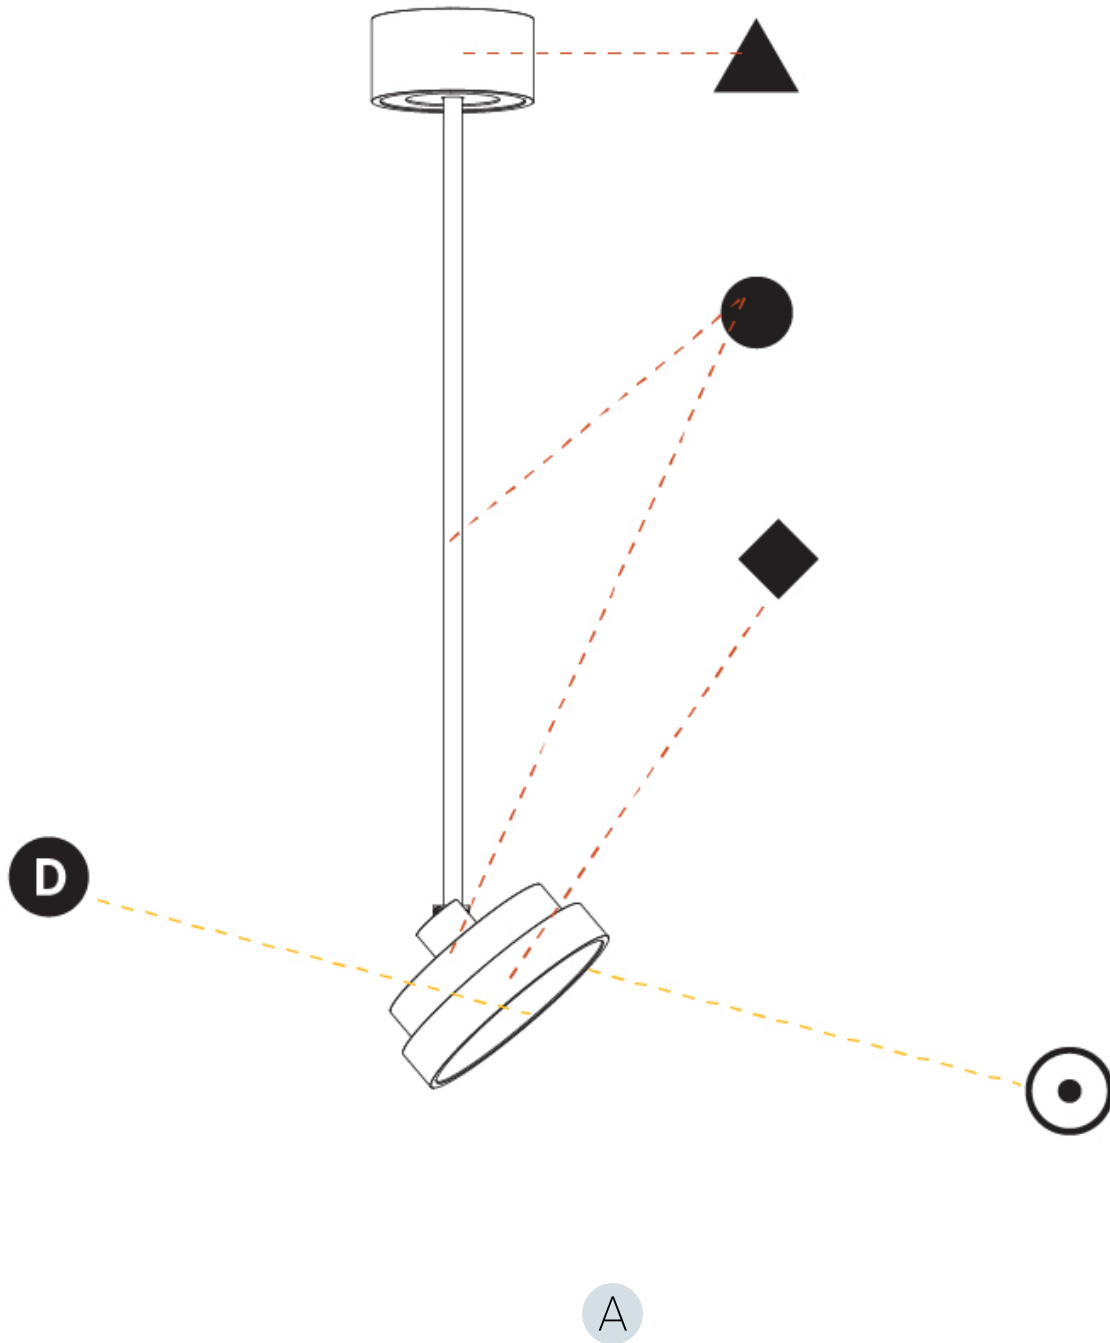

SIGN DIVA FLEX SUSPENSION

A30851-

PROJECT

TYPE

SPECIFIER

QUANTITY

DATE