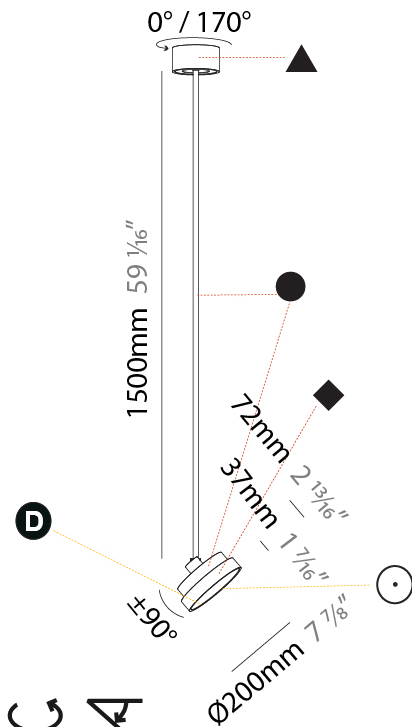

GENERAL

Series: Sign Diva Flex
Subseries: Sign Diva Flex
Brand: Prolicht
Division: Architectural
Mounting Type: Suspension
Mounting Location: Ceiling
Subcategory: Pendant

PHYSICAL

Shape: Round
Diameter (mm): 200
Diameter (in): 7 7/8
Height (mm): 1620
Height (in): 63 3/4
Light Distribution: Adjustable / Direct
Weight (kg): 2.007
Weight (lbs): 4.42
Diffuser: PMMA - Opal / Micro-Prism / Sparkling Secret / Vintage Industrial
Fixture Finish: SSR / BKV / CWI / CRY / HAB / UFT / ITA / RUA / FTG / MYG / LOD / PUS / FRO / FUP / KIA / POP / BLS / SPG / MEY / GOH / GUM / CHC / COM / ABZ / JAG / OBR / MOS / ROR
Fixture Material: Extruded Aluminum / Steel

ELECTRICAL

Lamp Type: LED (Zhaga Standard)
Input Wattage (W): 12.1
Total Output Wattage (W): 11
Dimming: Tri-Mode (Non-Dimming and Phase Dimming (120Vac only) and 0-10V Dimming)
Driver Included: Yes
Driver Location: Integrated
Driver Type: Constant Current - Universal
Driver Class: Class 2
Input Voltage (V): 120 - 277
Constant Current (MA): 350

LED

Color Temperature (°K): 2700 / 3000 / 3500 / 4000
Max. Delivered Lumen (lm): 836 / 895 / 902 / 921
Nominal Lumen (lm): 1280 / 1370 / 1382 / 1410
CRI: >90 CRI
Lamp Life (hrs): 50000

OPTICAL

Adjustability: Rotational 170°; Tilt 90°

RATINGS AND CERTIFICATIONS

Certified By: Certified for North American Standards
IP rating: IP20