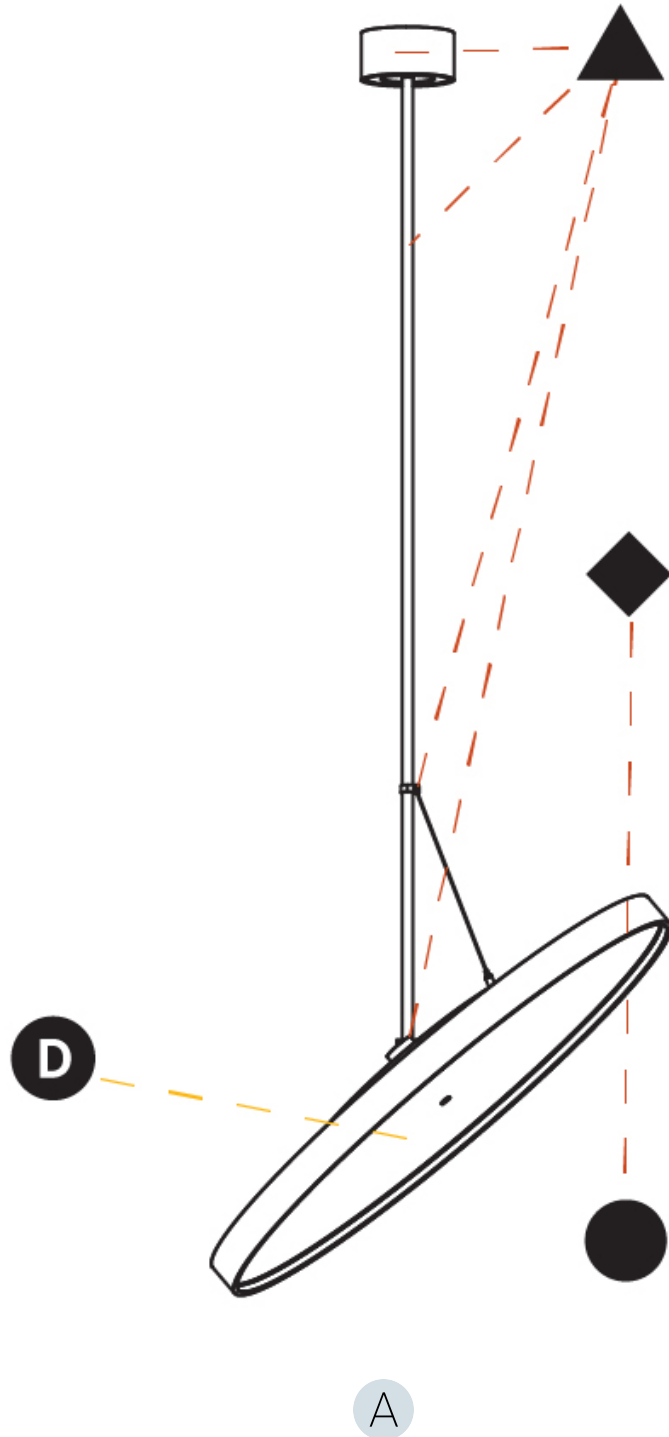

SIGN DIVA FLEX KORONA SUSPENSION

A30868-

PROJECT	_____
TYPE	_____
SPECIFIER	_____
QUANTITY	_____
DATE	_____