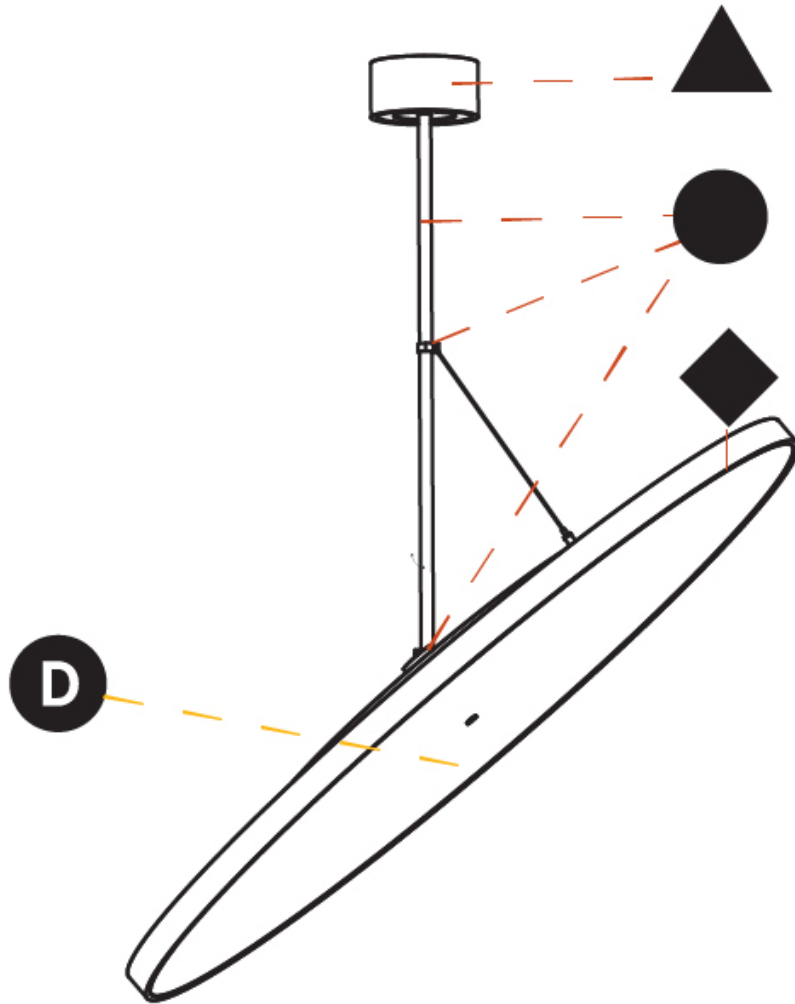

Adjustability: Rotational 170°; Tilt 90°

RATINGS AND CERTIFICATIONS

Certified By: Certified for North American Standards
 IP rating: IP20

SIGN DIVA FLEX SUSPENSION

A30859-

PROJECT	_____
TYPE	_____
SPECIFIER	_____
QUANTITY	_____
DATE	_____