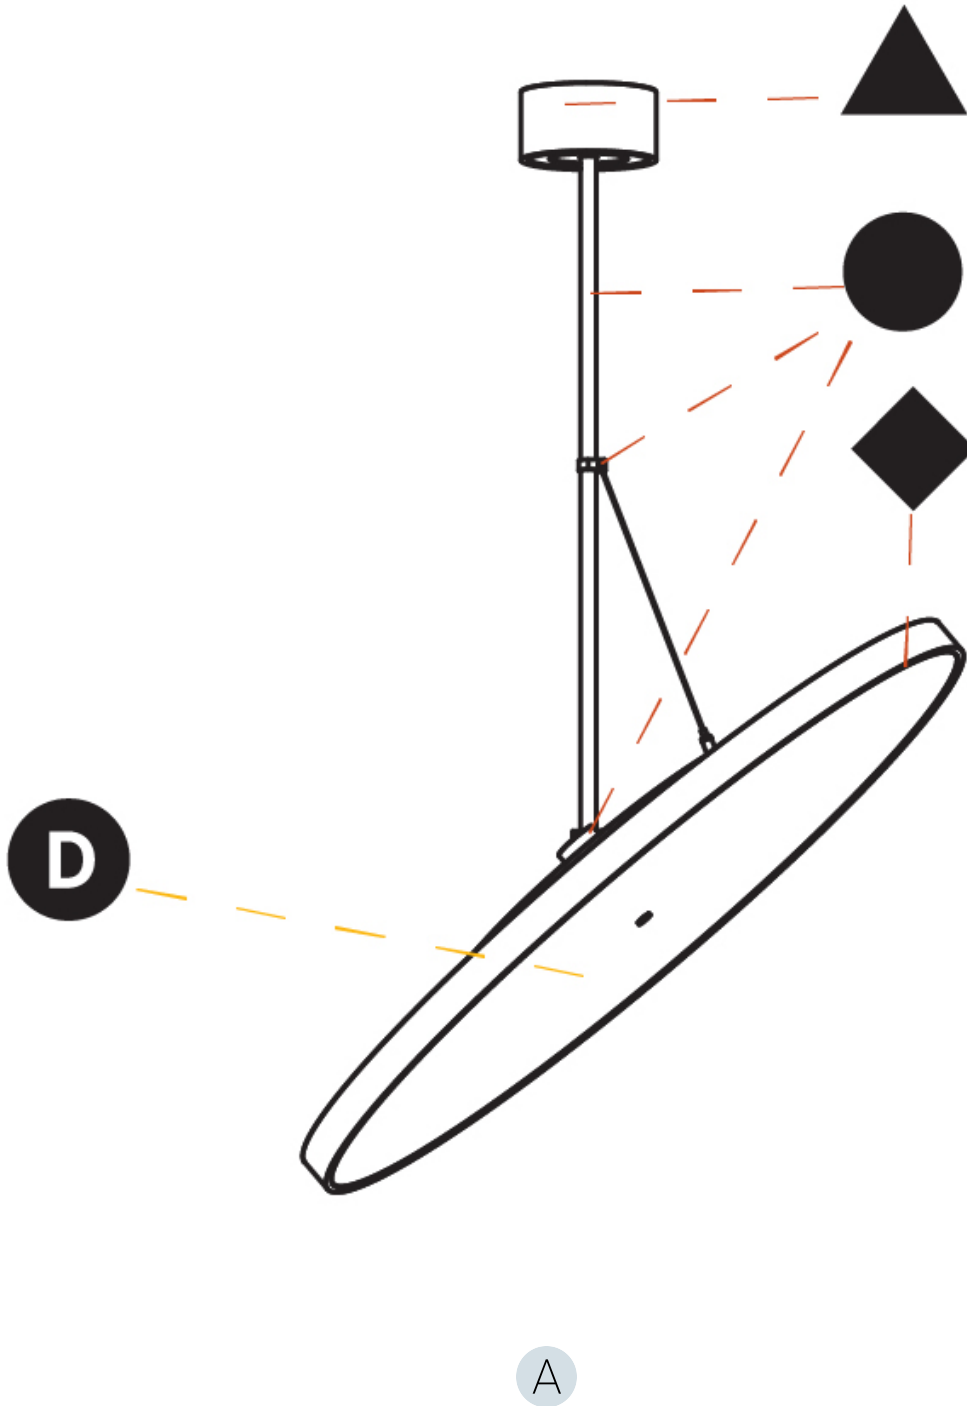

Adjustability: Rotational 170°; Tilt 90°
--

RATINGS AND CERTIFICATIONS

Certified By: Certified for North American Standards
IP rating: IP20

SIGN DIVA FLEX SUSPENSION

A30858-

PROJECT	_____
TYPE	_____
SPECIFIER	_____
QUANTITY	_____
DATE	_____