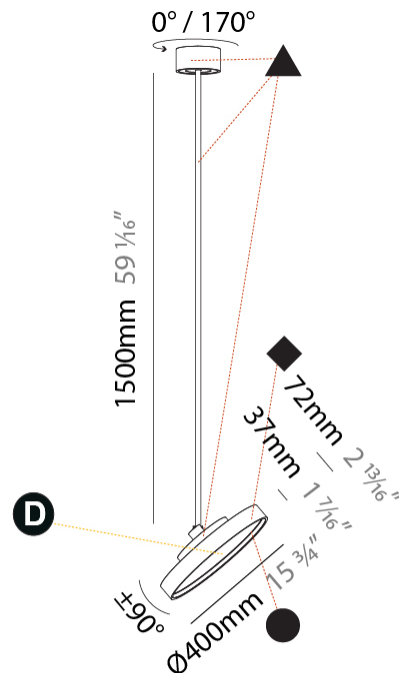

GENERAL

Series: Sign Diva Flex
Subseries: Sign Diva Flex Korona
Brand: Prolicht
Division: Architectural
Mounting Type: Suspension
Mounting Location: Ceiling
Subcategory: Pendant

PHYSICAL

Shape: Round
Diameter (mm): 400
Diameter (in): 15 3/4
Height (mm): 1620
Height (in): 63 3/4
Light Distribution: Adjustable / Direct
Weight (kg): 2.007
Weight (lbs): 4.42
Diffuser: PMMA - Opal / Micro-Prism / Sparkling Secret / Vintage Industrial
Fixture Finish: SSR / BKV / CWI / CRY / HAB / UFT / ITA / RUA / FTG / MYG / LOD / PUS / FRO / FUP / KIA / POP / BLS / SPG / MEY / GOH / GUM / CHC / COM / ABZ / JAG / OBR / MOS / ROR
Fixture Material: Extruded Aluminum / Steel

ELECTRICAL

Lamp Type: LED (Zhaga Standard)
Input Wattage (W): 17
Total Output Wattage (W): 15.33
Dimming: Tri-Mode (Non-Dimming and Phase Dimming (120Vac only) and 0-10V Dimming)
Driver Included: Yes
Driver Location: Integrated
Driver Type: Constant Current - Universal
Driver Class: Class 2
Input Voltage (V): 120 - 277
Constant Current (MA): 500

LED

Color Temperature (°K): 3000 / 3500 / 4000
Max. Delivered Lumen (lm): 2260 / 2293 / 2340
CRI: >90 CRI
Lamp Life (hrs): 50000

OPTICAL

Adjustability: Rotational 170°; Tilt 90°

RATINGS AND CERTIFICATIONS

Certified By: Certified for North American Standards
IP rating: IP20