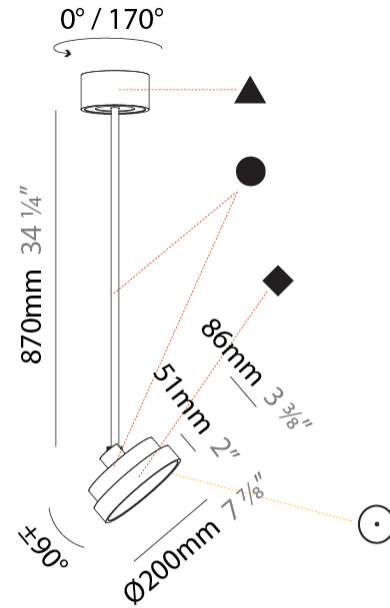

GENERAL

Series: Sign Diva Flex
Subseries: Sign Diva Flex
Brand: Prolicht
Division: Architectural
Mounting Type: Suspension
Mounting Location: Ceiling
Subcategory: Pendant

PHYSICAL

Shape: Round
Diameter (mm): 200
Diameter (in): 7 7/8
Height (mm): 870
Depth (mm): 86
Height (in): 34 1/4
Depth (in): 3 3/8
Light Distribution: Adjustable / Direct
Weight (kg): 2.007
Weight (lbs): 4.42
Diffuser: PMMA - Opal / Micro-Prism / Sparkling Secret / Vintage Industrial
Fixture Finish: SSR / BKV / CWI / CRY / HAB / UFT / ITA / RUA / FTG / MYG / LOD / PUS / FRO / FUP / KIA / POP / BLS / SPG / MEY / GOH / GUM / CHC / COM / ABZ / JAG / OBR / MOS / ROR
Fixture Material: Extruded Aluminum / Steel

ELECTRICAL

Lamp Type: LED (Zhaga Standard)
Input Wattage (W): 12.1
Total Output Wattage (W): 11
Dimming: Tri-Mode (Non-Dimming and Phase Dimming (120Vac only) and 0-10V Dimming)
Driver Included: Yes
Driver Location: Integrated
Driver Type: Constant Current - Universal
Driver Class: Class 2
Input Voltage (V): 120 - 277
Constant Current (MA): 350

LED

Color Temperature (*K): 2700 / 3000 / 3500 / 4000
Max. Delivered Lumen (lm): 836 / 895 / 902 / 921
Nominal Lumen (lm): 1280 / 1370 / 1382 / 1410
CRI: >90 CRI
Lamp Life (hrs): 50000

OPTICAL

Adjustability: Rotational 170°; Tilt 90°

RATINGS AND CERTIFICATIONS

Certified By: Certified for North American Standards
IP rating: IP20