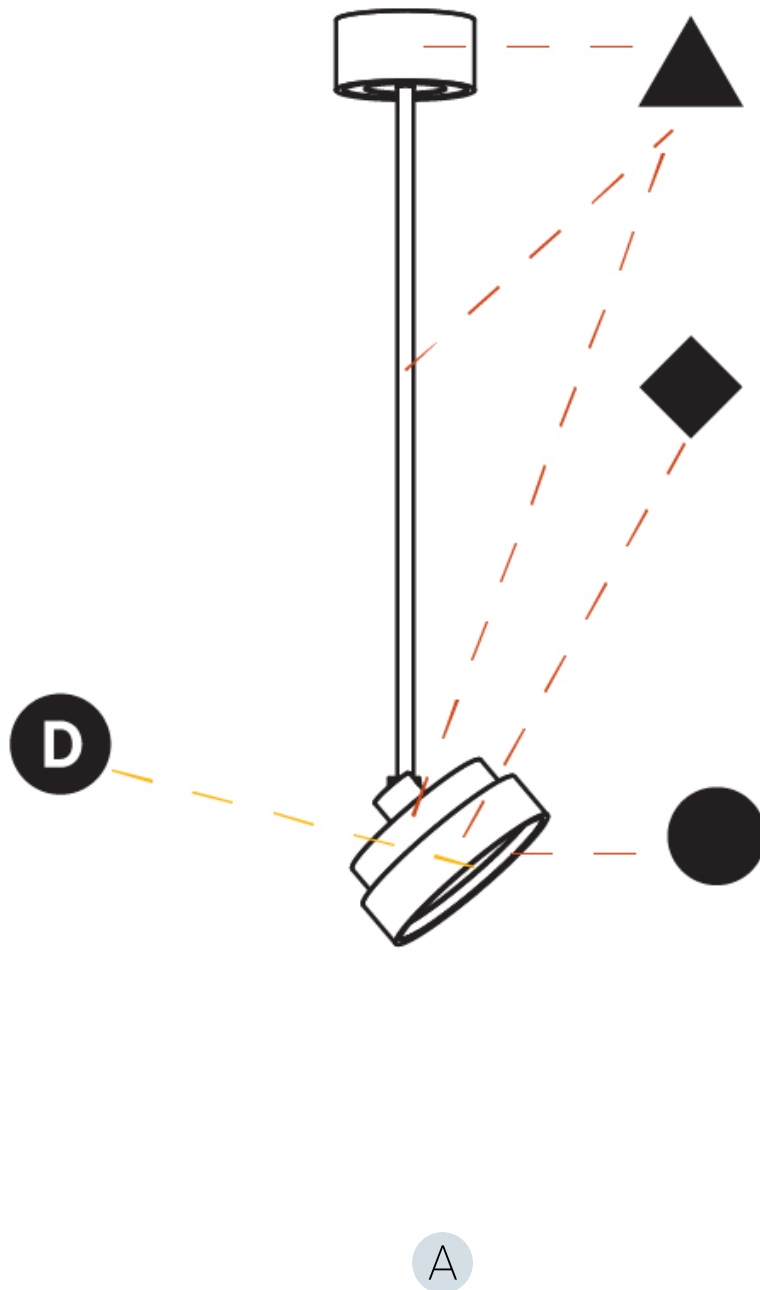

SIGN DIVA FLEX KORONA SUSPENSION

A30861-

PROJECT	_____
TYPE	_____
SPECIFIER	_____
QUANTITY	_____
DATE	_____