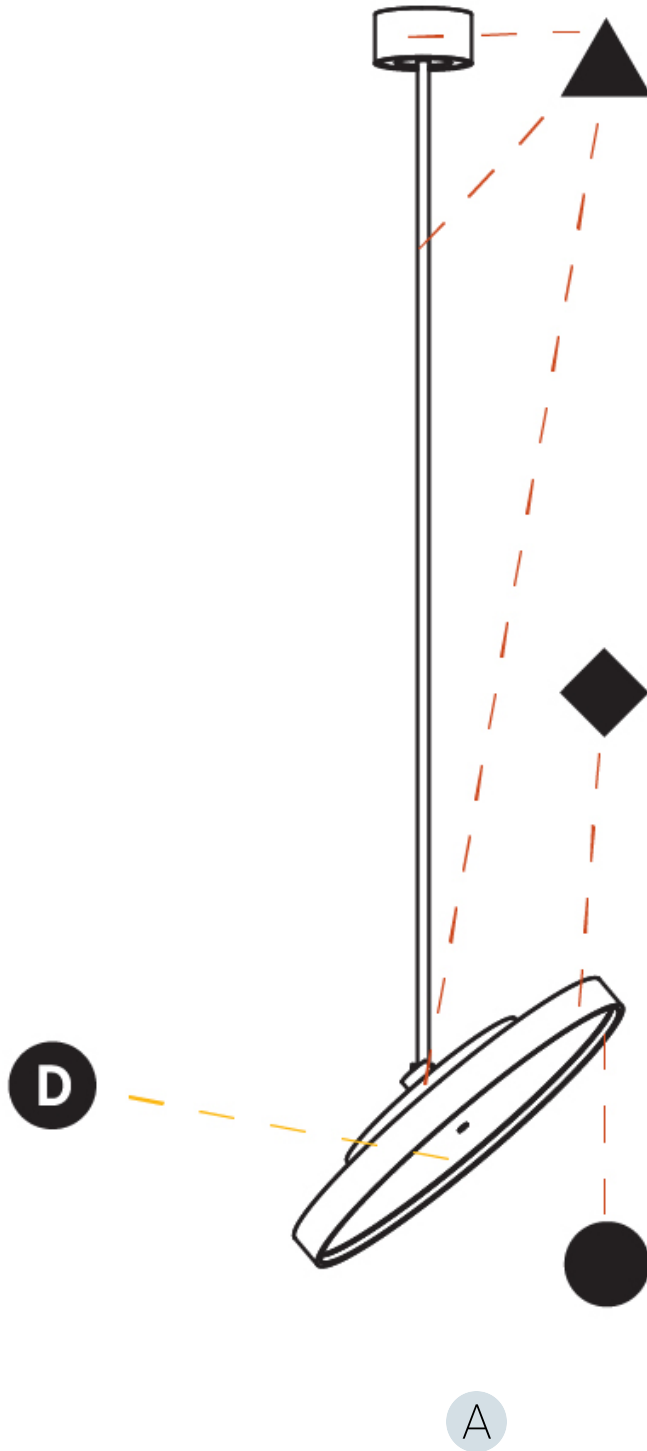

SIGN DIVA FLEX KORONA SUSPENSION

A30866-

PROJECT
TYPE
SPECIFIER
QUANTITY
DATE