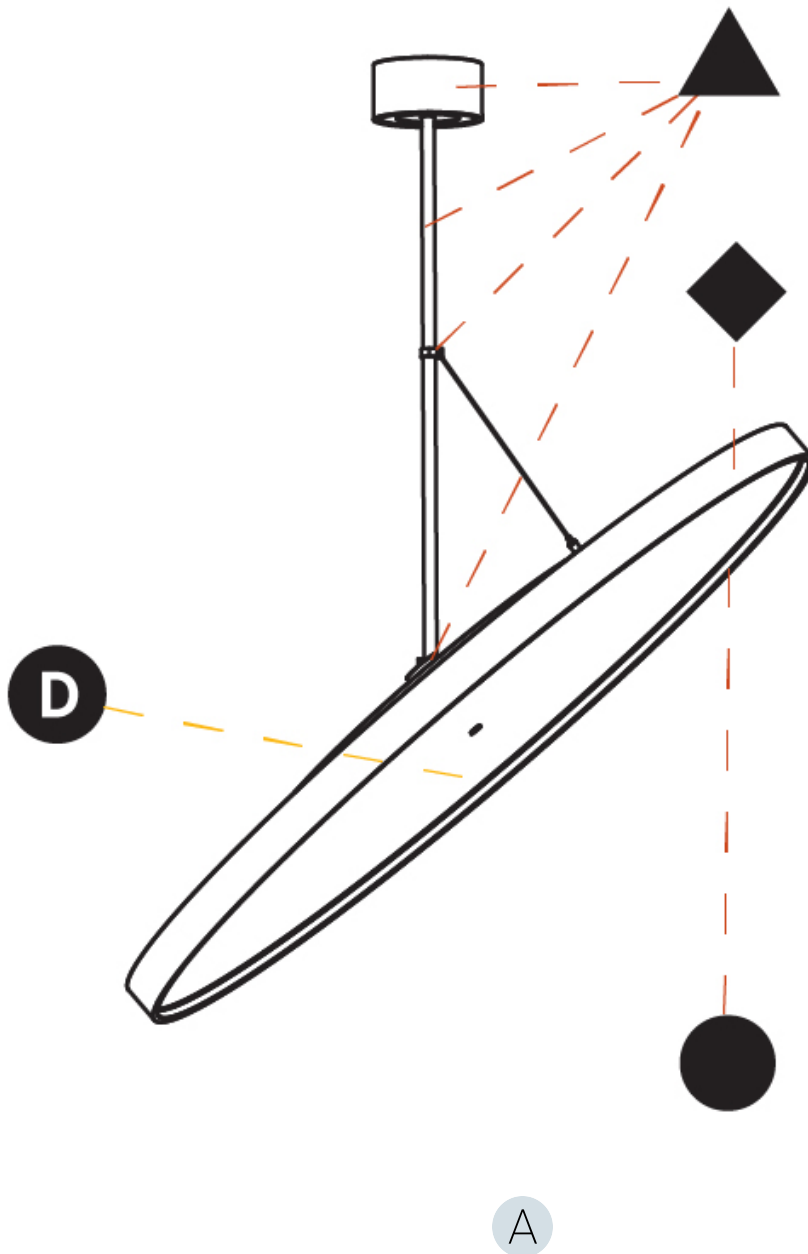

SIGN DIVA FLEX KORONA SUSPENSION

A30869-

PROJECT _____

TYPE _____

SPECIFIER _____

QUANTITY _____

DATE _____