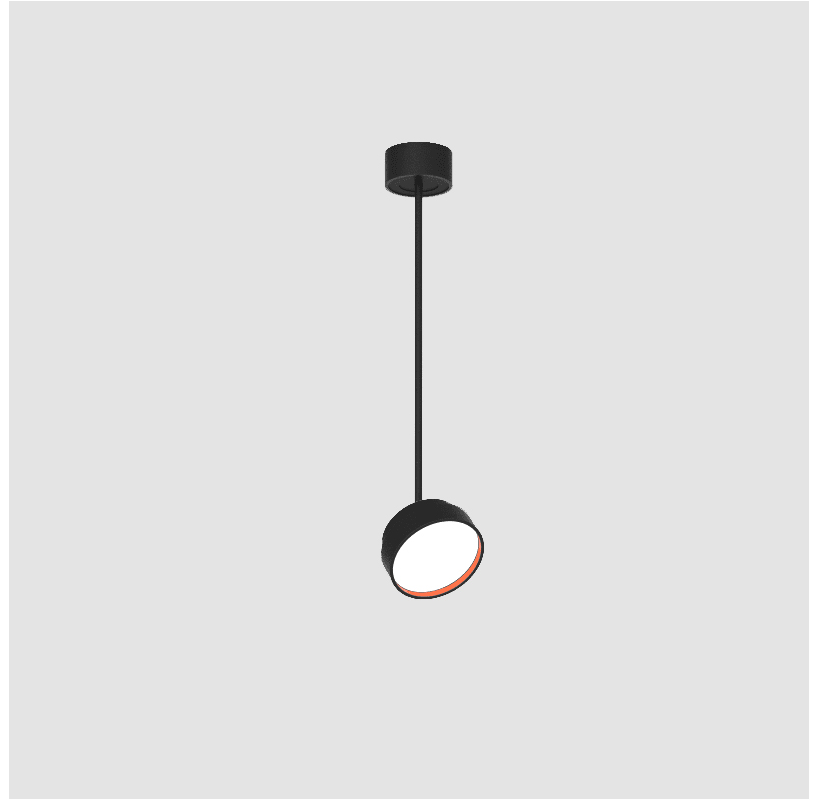

GENERAL

Series: Sign Diva Flex
Subseries: Sign Diva Flex Korona
Brand: Prolicht
Division: Architectural
Mounting Type: Suspension
Mounting Location: Ceiling
Subcategory: Pendant

PHYSICAL

Shape: Round
Diameter (mm): 200
Diameter (in): 7 7/8
Height (mm): 870
Height (in): 34 1/4
Light Distribution: Adjustable / Direct
Weight (kg): 2.007
Weight (lbs): 4.42
Diffuser: PMMA - Opal / Micro-Prism / Sparkling Secret / Vintage Industrial
Fixture Finish: SSR / BKV / CWI / CRY / HAB / UFT / ITA / RUA / FTG / MYG / LOD / PUS / FRO / FUP / KIA / POP / BLS / SPG / MEY / GOH / GUM / CHC / COM / ABZ / JAG / OBR / MOS / ROR
Fixture Material: Extruded Aluminum / Steel

ELECTRICAL

Lamp Type: LED (Zhaga Standard)
Input Wattage (W): 12.1
Total Output Wattage (W): 11
Dimming: Tri-Mode (Non-Dimming and Phase Dimming (120Vac only) and 0-10V Dimming)
Driver Included: Yes
Driver Location: Integrated
Driver Type: Constant Current - Universal
Driver Class: Class 2
Input Voltage (V): 120 - 277
Constant Current (MA): 350

LED

Color Temperature (°K): 2700 / 3000 / 3500 / 4000
Max. Delivered Lumen (lm): 836 / 895 / 903 / 921
Nominal Lumen (lm): 1280 / 1370 / 1382 / 1410
CRI: >90 CRI
Lamp Life (hrs): 50000

OPTICAL

Adjustability: Rotational 170°; Tilt 90°

RATINGS AND CERTIFICATIONS

Certified By: Certified for North American Standards
IP rating: IP20