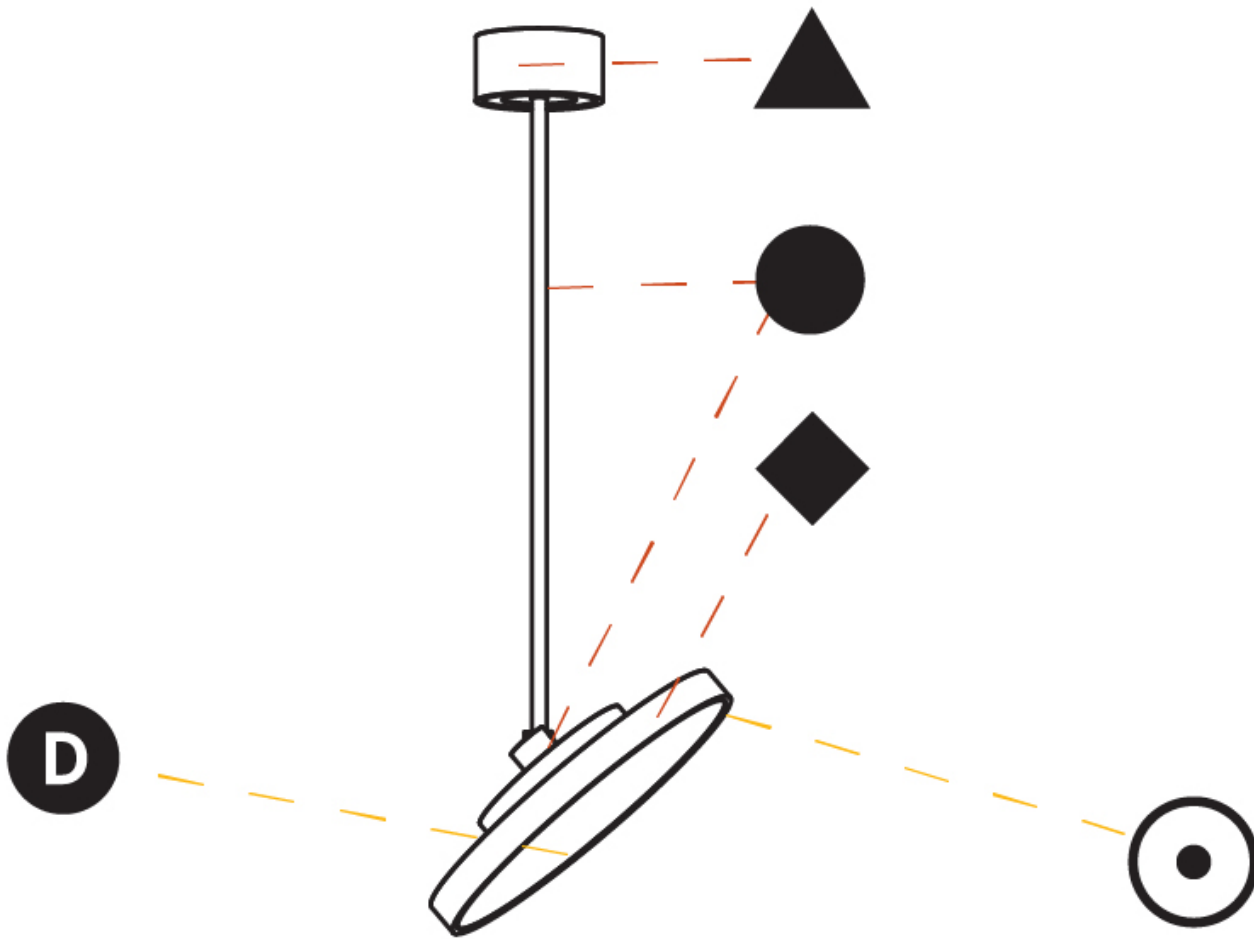

SIGN DIVA FLEX SUSPENSION

A30853-

PROJECT	_____
TYPE	_____
SPECIFIER	_____
QUANTITY	_____
DATE	_____