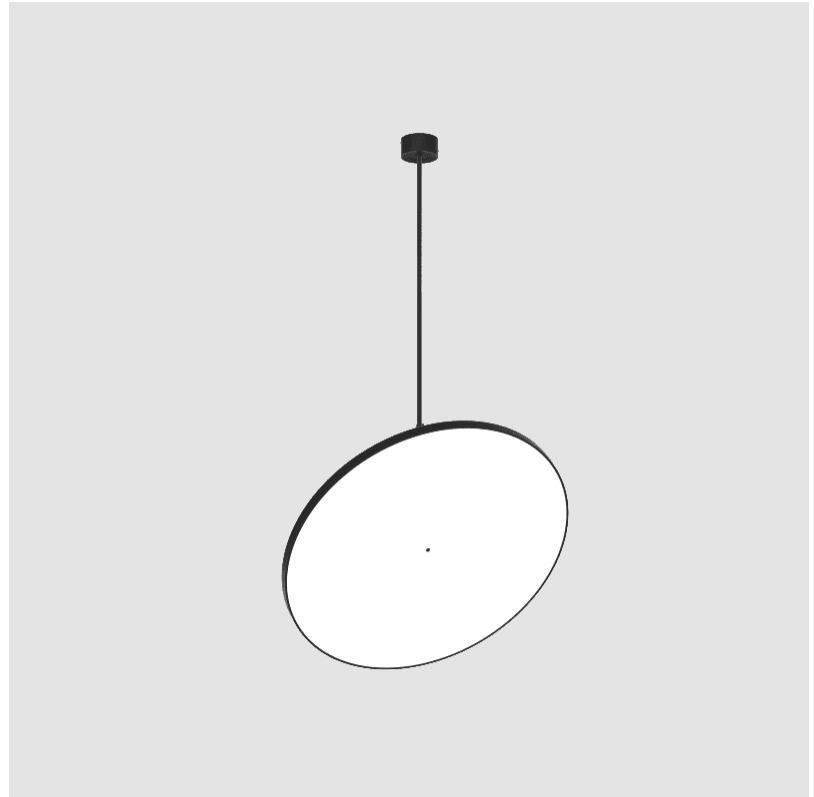

GENERAL

Series: Sign Diva Flex
Subseries: Sign Diva Flex
Brand: Prolicht
Division: Architectural
Mounting Type: Suspension
Mounting Location: Ceiling
Subcategory: Pendant

PHYSICAL

Shape: Round
Diameter (mm): 1100
Diameter (in): 43 ⁵/₁₆"
Height (mm): 1620
Height (in): 63 ³/₄"
Light Distribution: Adjustable / Direct
Weight (kg): 15.3
Weight (lbs): 33.66
Diffuser: PMMA - Opal / Micro-Prism / Sparkling Secret / Vintage Industrial
Fixture Finish: SSR / BKV / CWI / CRY / HAB / UFT / ITA / RUA / FTG / MYG / LOD / PUS / FRO / FUP / KIA / POP / BLS / SPG / MEY / GOH / GUM / CHC / COM / ABZ / JAG / OBR / MOS / ROR
Fixture Material: Extruded Aluminum / Steel

ELECTRICAL

Lamp Type: LED (Zhaga Standard)
Input Wattage (W): 169.4
Total Output Wattage (W): 135
Dimming: Tri-Mode (Non-Dimming and Phase Dimming (120Vac only) and 0-10V Dimming)
Driver Included: Yes
Driver Location: Integrated
Driver Type: Constant Current - Universal
Driver Class: Class 2
Input Voltage (V): 120 - 277
Constant Current (MA): 600

LED

Color Temperature (°K): 2700 / 3000 / 3500 / 4000
Max. Delivered Lumen (lm): 16002 / 17172 / 19937 / 20344
Nominal Lumen (lm): 18992 / 20305 / 23575 / 24056
CRI: >90 CRI
Lamp Life (hrs): 50000

OPTICAL

Adjustability: Rotational 170°; Tilt 90°

RATINGS AND CERTIFICATIONS

Certified By: Certified for North American Standards
IP rating: IP20