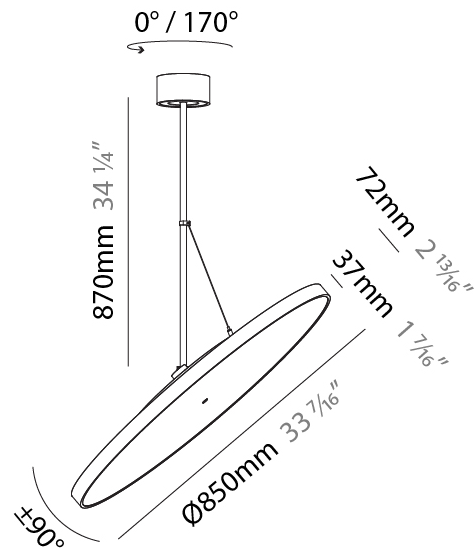

GENERAL

Series: Sign Diva Flex
Subseries: Sign Diva Flex
Brand: Prolicht
Division: Architectural
Mounting Type: Suspension
Mounting Location: Ceiling
Subcategory: Pendant

PHYSICAL

Diameter (mm): 850
Diameter (in): 33 7/16
Height (mm): 870
Height (in): 34 1/4
Light Distribution: Adjustable / Direct
Weight (kg): 9
Weight (lbs): 19.8
Diffuser: PMMA - Opal / Micro-Prism / Sparkling Secret / Vintage Industrial
Fixture Finish: SSR / BKV / CWI / CRY / HAB / UFT / ITA / RUA / FTG / MYG / LOD / PUS / FRO / FUP / KIA / POP / BLS / SPG / MEY / GOH / GUM / CHC / COM / ABZ / JAG / OBR / MOS / ROR
Fixture Material: Extruded Aluminum / Steel

ELECTRICAL

Lamp Type: LED (Zhaga Standard)
Input Wattage (W): 96.8
Total Output Wattage (W): 76.8
Dimming: Tri-Mode (Non-Dimming and Phase Dimming (120Vac only) and 0-10V Dimming)
Driver Included: Yes
Driver Location: Integrated
Driver Type: Constant Current - Universal
Driver Class: Class 2
Input Voltage (V): 120 - 277
Constant Current (MA): 600

LED

Color Temperature (°K): 2700 / 3000 / 3500 / 4000
Max. Delivered Lumen (lm): 9094 / 9806 / 11385 / 11617
Nominal Lumen (lm): 10753 / 11596 / 13461 / 13736
CRI: >90 CRI
Lamp Life (hrs): 50000

OPTICAL

RATINGS AND CERTIFICATIONS

Certified By: Certified for North American Standards
IP rating: IP20