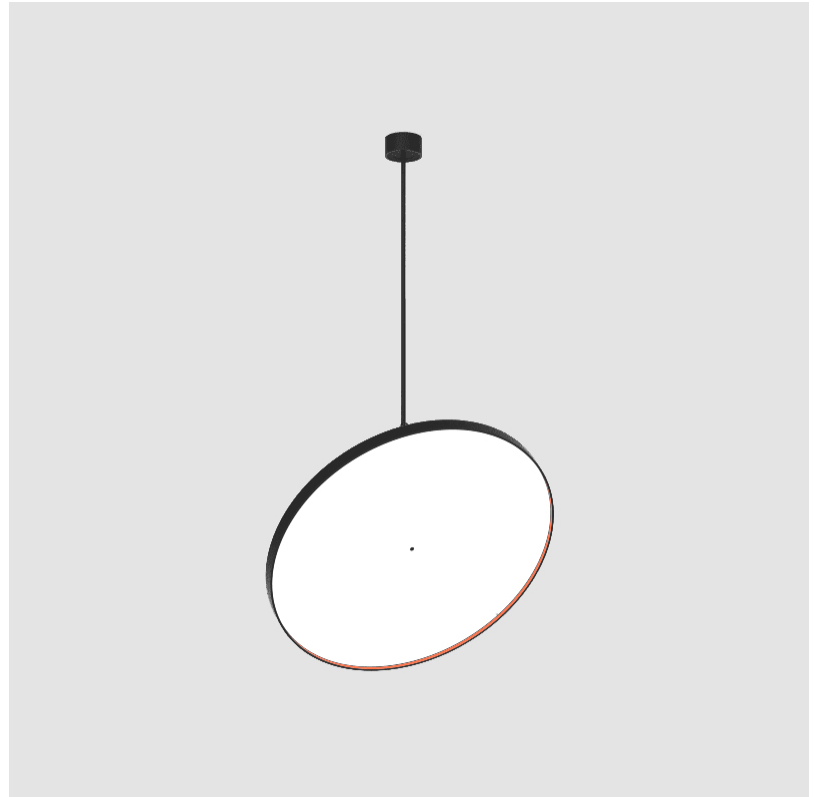

GENERAL

Series: Sign Diva Flex
Subseries: Sign Diva Flex Korona
Brand: Prolicht
Division: Architectural
Mounting Type: Suspension
Mounting Location: Ceiling
Subcategory: Pendant

PHYSICAL

Shape: Round
Diameter (mm): 1100
Diameter (in): 43 ⁵/₁₆
Height (mm): 1620
Height (in): 63 ³/₄
Light Distribution: Adjustable / Direct
Weight (kg): 15.5
Weight (lbs): 34.1
Diffuser: PMMA - Opal / Micro-Prism / Sparkling Secret / Vintage Industrial
Fixture Finish: SSR / BKV / CWI / CRY / HAB / UFT / ITA / RUA / FTG / MYG / LOD / PUS / FRO / FUP / KIA / POP / BLS / SPG / MEY / GOH / GUM / CHC / COM / ABZ / JAG / OBR / MOS / ROR
Fixture Material: Extruded Aluminum / Steel

ELECTRICAL

Lamp Type: LED (Zhaga Standard)
Input Wattage (W): 145
Total Output Wattage (W): 135
Dimming: Tri-Mode (Non-Dimming and Phase Dimming (120Vac only) and 0-10V Dimming)
Driver Included: Yes
Driver Location: Integrated
Driver Type: Constant Current - Universal
Driver Class: Class 2
Input Voltage (V): 120 - 277
Constant Current (MA): 600

LED

Color Temperature (°K): 2700 / 3000 / 3500 / 4000
Max. Delivered Lumen (lm): 16002 / 17172 / 19937 / 20344
Nominal Lumen (lm): 18992 / 20305 / 23575 / 24056
CRI: >90 CRI
Lamp Life (hrs): 50000

OPTICAL

Adjustability: Rotational 170°; Tilt 90°

RATINGS AND CERTIFICATIONS

Certified By: Certified for North American Standards
IP rating: IP20