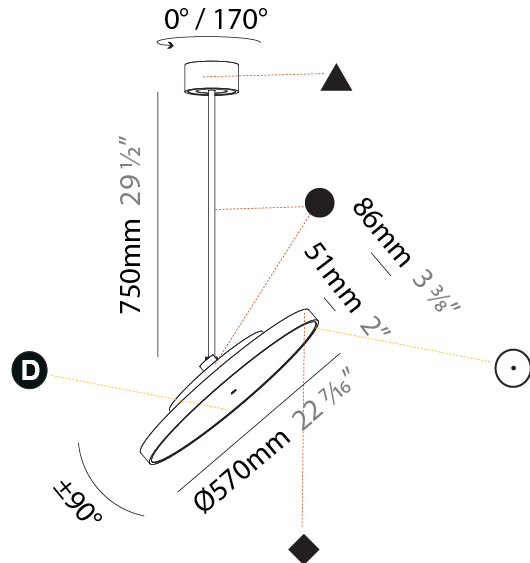

GENERAL

Series: Sign Diva Flex
Subseries: Sign Diva Flex
Brand: Prolicht
Division: Architectural
Mounting Type: Suspension
Mounting Location: Ceiling
Subcategory: Pendant

PHYSICAL

Shape: Round
Diameter (mm): 570
Diameter (in): 22 7/16
Height (mm): 870
Height (in): 34 1/4
Light Distribution: Adjustable / Direct
Weight (kg): 2.007
Weight (lbs): 4.42
Diffuser: PMMA - Opal / Micro-Prism / Sparkling Secret / Vintage Industrial
Fixture Finish: SSR / BKV / CWI / CRY / HAB / UFT / ITA / RUA / FTG / MYG / LOD / PUS / FRO / FUP / KIA / POP / BLS / SPG / MEY / GOH / GUM / CHC / COM / ABZ / JAG / OBR / MOS / ROR
Fixture Material: Extruded Aluminum / Steel

ELECTRICAL

Lamp Type: LED (Zhaga Standard)
Input Wattage (W): 58.3
Total Output Wattage (W): 46.9
Dimming: Tri-Mode (Non-Dimming and Phase Dimming (120Vac only) and 0-10V Dimming)
Driver Included: Yes
Driver Location: Integrated
Driver Type: Constant Current - Universal
Driver Class: Class 2
Input Voltage (V): 120 - 277
Constant Current (MA): 350

LED

Color Temperature (°K): 2700 / 3000 / 3500 / 4000
Max. Delivered Lumen (lm): 4439 / 4759 / 4801 / 4899
Nominal Lumen (lm): 6199 / 6646 / 6705 / 6842
CRI: >90 CRI
Lamp Life (hrs): 50000

OPTICAL

Adjustability: Rotational 170°; Tilt 90°

RATINGS AND CERTIFICATIONS

Certified By: Certified for North American Standards
IP rating: IP20