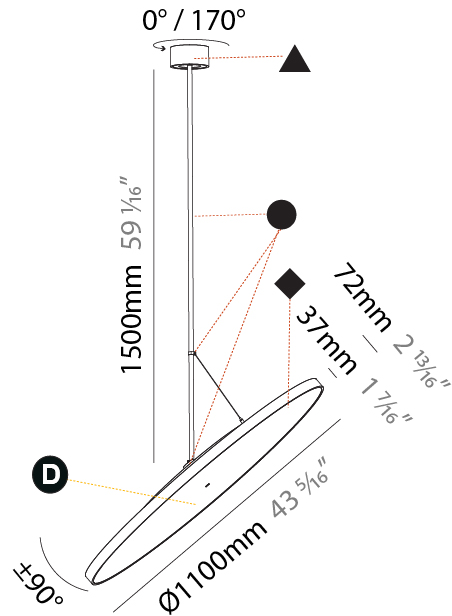

GENERAL

Series: Sign Diva Flex
Subseries: Sign Diva Flex
Brand: Prolicht
Division: Architectural
Mounting Type: Suspension
Mounting Location: Ceiling
Subcategory: Pendant

PHYSICAL

Shape: Round
Diameter (mm): 1100
Diameter (in): 43 ⁵/₁₆"
Height (mm): 1620
Height (in): 63 ³/₄"
Light Distribution: Adjustable / Direct
Weight (kg): 15.3
Weight (lbs): 33.66
Diffuser: PMMA - Opal / Micro-Prism / Sparkling Secret / Vintage Industrial
Fixture Finish: SSR / BKV / CWI / CRY / HAB / UFT / ITA / RUA / FTG / MYG / LOD / PUS / FRO / FUP / KIA / POP / BLS / SPG / MEY / GOH / GUM / CHC / COM / ABZ / JAG / OBR / MOS / ROR
Fixture Material: Extruded Aluminum / Steel

ELECTRICAL

Lamp Type: LED (Zhaga Standard)
Input Wattage (W): 169.4
Total Output Wattage (W): 135
Dimming: Tri-Mode (Non-Dimming and Phase Dimming (120Vac only) and 0-10V Dimming)
Driver Included: Yes
Driver Location: Integrated
Driver Type: Constant Current - Universal
Driver Class: Class 2
Input Voltage (V): 120 - 277
Constant Current (MA): 600

LED

Color Temperature (°K): 2700 / 3000 / 3500 / 4000
Max. Delivered Lumen (lm): 16002 / 17172 / 19937 / 20344
Nominal Lumen (lm): 18992 / 20305 / 23575 / 24056
CRI: >90 CRI
Lamp Life (hrs): 50000

OPTICAL

Adjustability: Rotational 170°; Tilt 90°

RATINGS AND CERTIFICATIONS

Certified By: Certified for North American Standards
IP rating: IP20