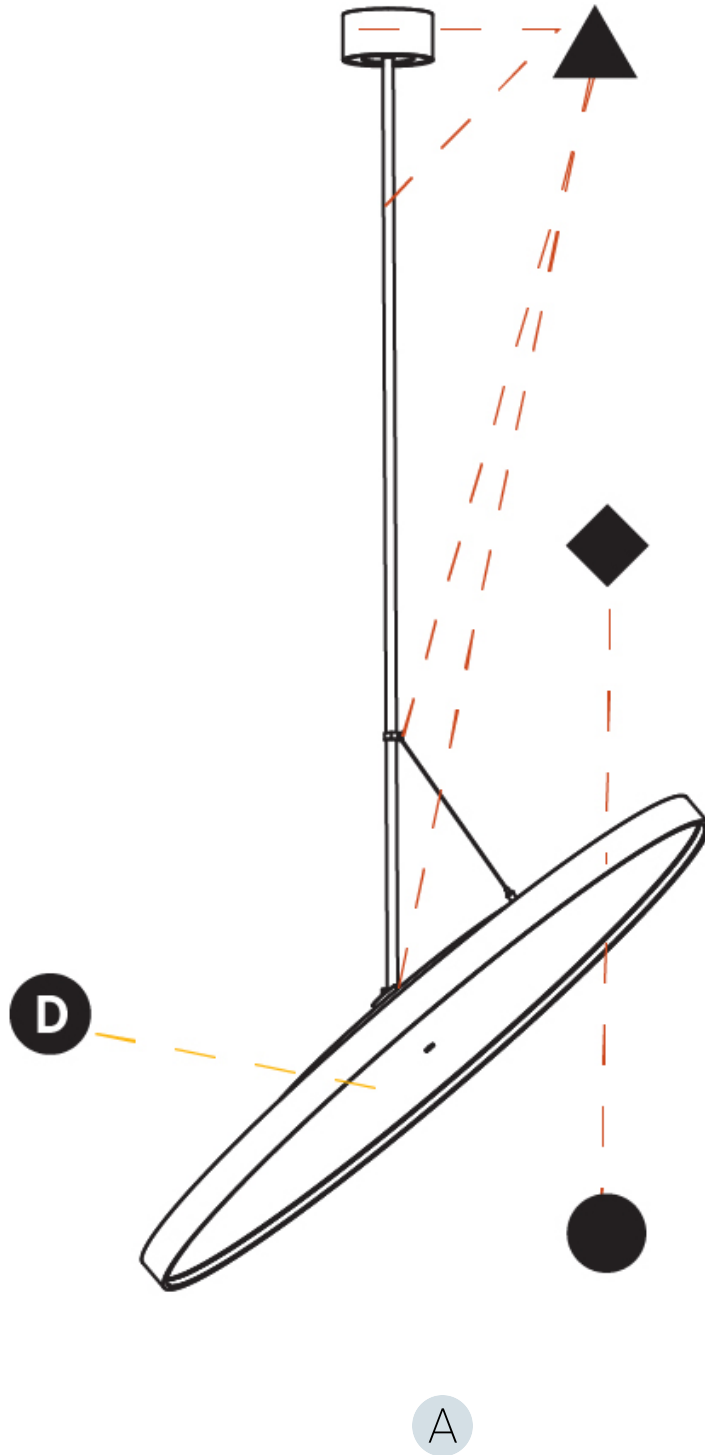

SIGN DIVA FLEX KORONA SUSPENSION

A30870-

PROJECT	_____
TYPE	_____
SPECIFIER	_____
QUANTITY	_____
DATE	_____